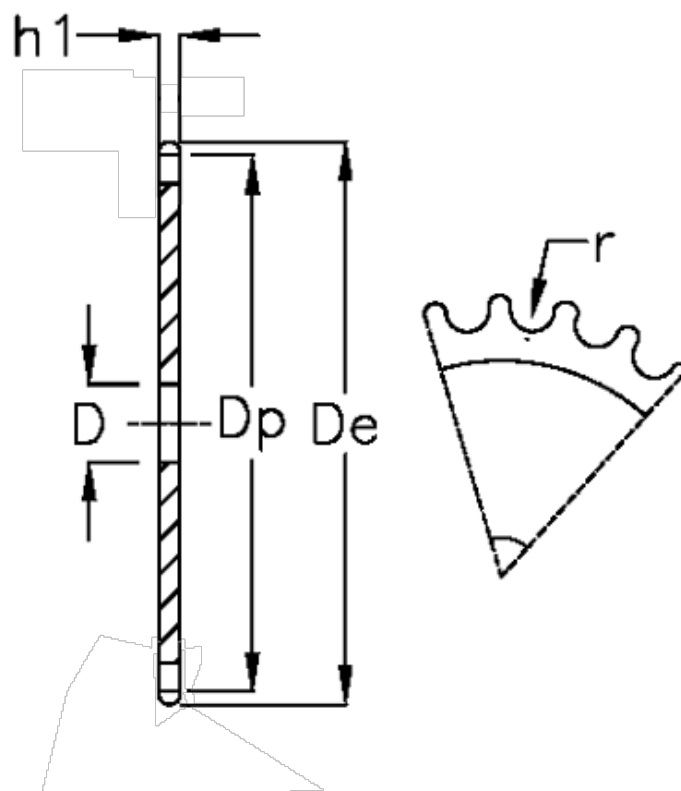

Article number: 616021006030

Description: Plate wheel 10 B-1 Z=30 simplex

Measures

| | |
|-----------------|-------------|
| C | = 2 |
| D | = 16 |
| De | = 158.8 |
| Dp | = 151.87 |
| For chain size | = 5/8 x 3/8 |
| For chain type | = 10 B-1 |
| h1 | = 9.1 |
| Number of teeth | = 30 |

r = 10.16